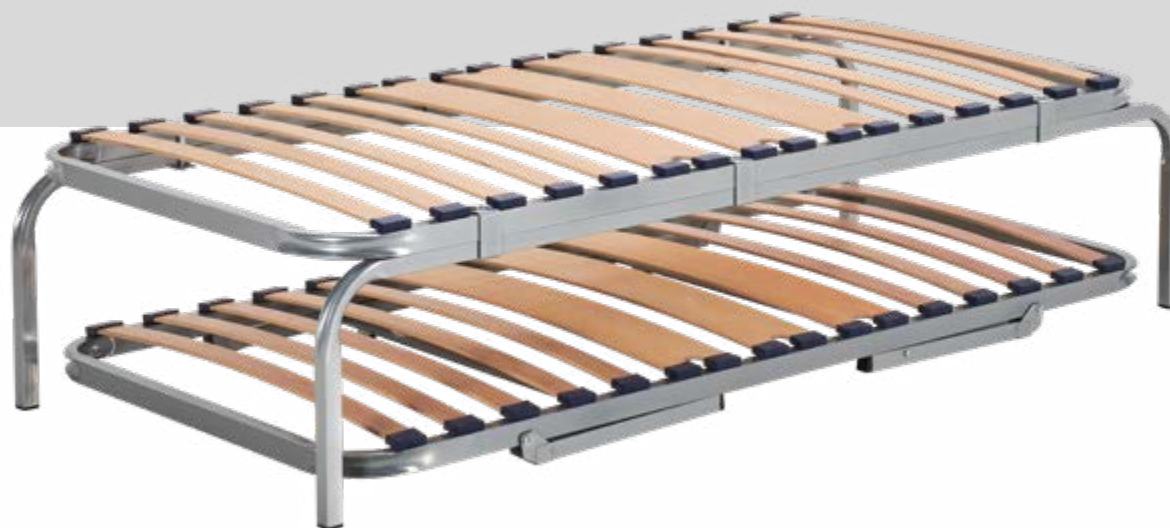

06 KANGUROS/NESTED BEDS

durus  
DREAMS

DURSAL

# KANGUROS/NESTED BED

# DURSAL

**durus**  
DREAMS

- Bastidor acerado de perfil 40x30 reforzado.
- A partir de la medida de 105 inclusive, se fabrica con refuerzo central.
- Láminas de haya 100% natural certificado PEFC con tacos silenciosos al bastidor.
- Láminas mecanizadas en zona lumbar.
- Pintura epoxy al horno.

- Reinforced steel frame with 40x30 profile.
- Starting from size 105 inclusive, it is manufactured with a central reinforcement.
- 100% natural beech slats, PEFC certified, with silent feet attached to the frame.
- Machined slats in the lumbar area.
- Oven-baked epoxy paint.